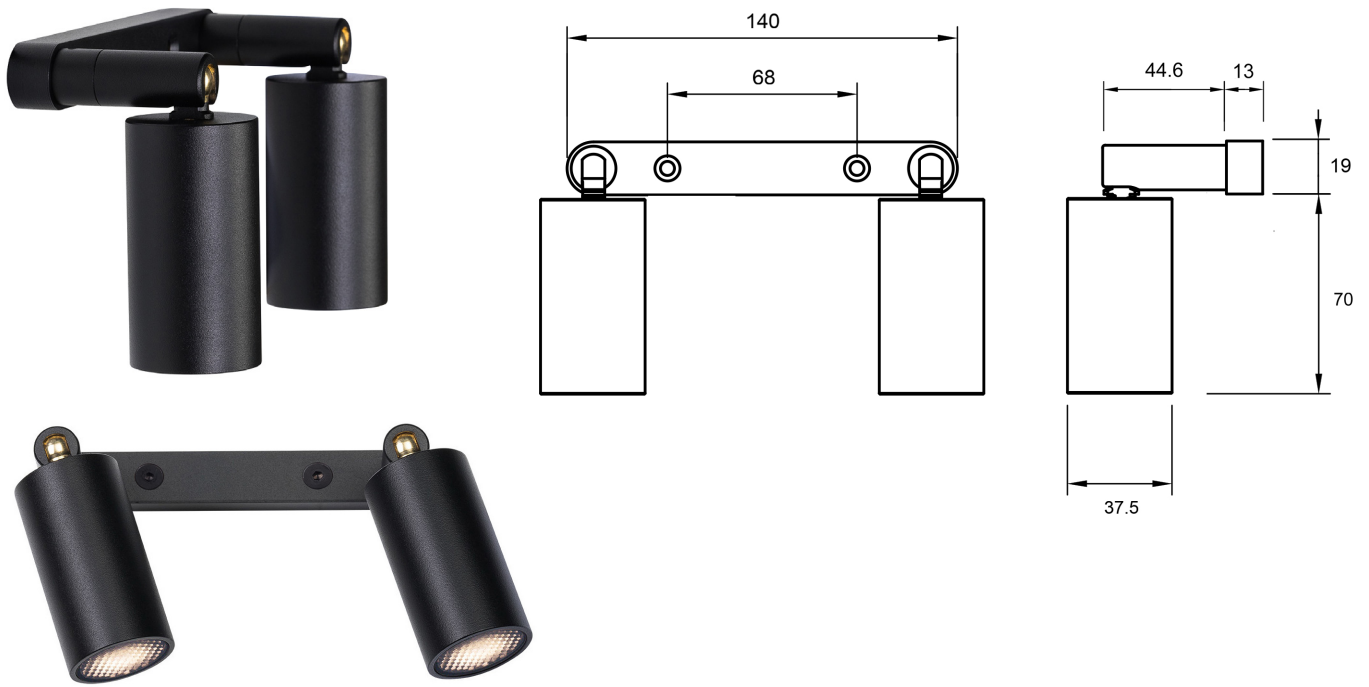

Description:

Belonging to the Twiggy family, the Twiggy Spot Double is a double directional spotlight with single wall bracket mounting supplied with a CREE XLamp XP-G3. Available in various colour temperatures, beam angles and finishes. IP65, Borosilicate Glass Lens, pre-fitted Honey Comb Baffle, pre-fitted 500mm lead.

Technical:

LED TYPE	CREE XLAMP XP-G3	CONTROL GEAR	REMOTE
RATED POWER	2x 1W - 3W	DIMMING PROTOCOL	DALI - 0-10V - PHASE DIM - ON/OFF
CRI	80	CABLE LENGTH	500MM STANDARD LENGTH
BEAM ANGLES	NOMINATED IN TABLE BELOW	MOUNTING OPTIONS	SURFACE WALL / CEILING
INPUT POWER / FORWARD VOLTAGE	24V DC	WEIGHT	ON REQUEST
NOMINAL LUMENS	2x 190lm - 380lm	HARDWARE	GLASS LENS, CABLE
IP RATING	IP65	CONSTRUCTION	MACHINED METAL
COLOUR TEMPERATURE	2700K - 3000K - 4000K	WARRANTY	2 YEARS

Product Generator: example 1609-AB-M-30-F-1W-1-N/A

Model	Finish	Beam Angle	CCT	Mounting	Wattage	Dimming	Accessory
NL1609	AB Aged Brass	N Narrow 10°	27 2700K	F Floor	1W / 24V DC	1 DALI	N/A
	BR Brushed Brass	M Medium 21°	30 3000K		3W / 24V DC	2 0-10V	
	PB Black	W Wide 33°	40 4000K			3 Phase	
	PW White					4 On/Off	
	CC Custom						