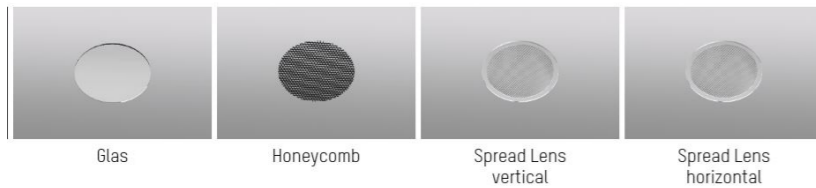

POWER / CODE	LENS	W2	W3	W4
SYS 9W				
495-120X131WWXXY	110°	620lm	700lm	770lm
495-120X132WWXXY	117°	690lm	770lm	850lm
495-120X133WWXXY	124°	690lm	770lm	850lm
495-120X134WWXXY	140°	690lm	770lm	850lm
SYS 14W				
495-120X231WWXXY	110°	1040lm	1170lm	1280lm
495-120X232WWXXY	117°	1150lm	1290lm	1410lm
495-120X233WWXXY	124°	1150lm	1290lm	1410lm
495-120X234WWXXY	140°	1150lm	1290lm	1410lm
SYS 20W				
495-120X333WWXXY	117°	1570lm	1760lm	1920lm
495-120X334WWXXY	124°	1570lm	1760lm	1920lm
495-120X335WWXXY	140°	1570lm	1760lm	1920lm

Accessory

ARTIKELNUMMER ERGÄNZEN / COMPLETE CODE

WW = LICHTFARBE/LIGHT COLOUR

X.....XX = FARBE/COLOUR

Y = DIMMBAR/DIMMABLE

- W2 LED 2700K = 43 PREMIUM CRI >90
- W3 LED 3000K = 49 PREMIUM CRI >90
- W4 LED 4000K = 24 CRI >90

- SM silver matt = 4.....44
- W white = 5.....55
- S black = 6.....66

- Ⓢ switchable = 0
- Ⓟ PULSE DALI dimm = p
- Ⓟ BLUETOOTH dimm = b