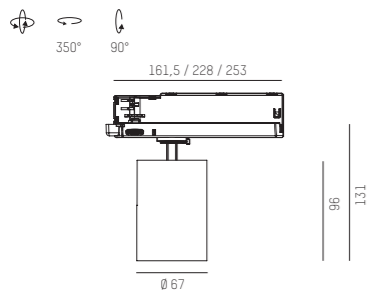

MOVA S LENS TRACK

220-240V AC · Binning SDCM 3 · PASSIVE COOLING

POWER / CODE	LENS	W2	W3	W4
SYS 9W				
495-120X131WWXXY	110°	620lm	700lm	770lm
495-120X132WWXXY	117°	690lm	770lm	850lm
495-120X133WWXXY	124°	690lm	770lm	850lm
495-120X134WWXXY	140°	690lm	770lm	850lm
SYS 14W				
495-120X231WWXXY	110°	1040lm	1170lm	1280lm
495-120X232WWXXY	117°	1150lm	1290lm	1410lm
495-120X233WWXXY	124°	1150lm	1290lm	1410lm
495-120X234WWXXY	140°	1150lm	1290lm	1410lm
SYS 20W				
495-120X333WWXXY	117°	1570lm	1760lm	1920lm
495-120X334WWXXY	124°	1570lm	1760lm	1920lm
495-120X335WWXXY	140°	1570lm	1760lm	1920lm

Accessory

ARTIKELNUMMER ERGÄNZEN / COMPLETE CODE

WW = LICHTFARBE/LIGHT COLOUR

X.....XX = FARBE/COLOUR

Y = DIMMBAR/DIMMABLE

- W2 LED 2700K = 43 PREMIUM CRI >90
- W3 LED 3000K = 49 PREMIUM CRI >90
- W4 LED 4000K = 24 CRI >90

- SM silver matt = 4.....44
- W white = 5.....55
- S black = 6.....66

- Ⓢ switchable = 0
- Ⓟ PULSE DALI dimm = p
- Ⓟ BLUETOOTH dimm = b