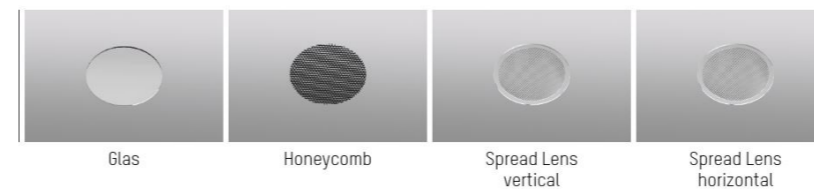

#### ARTIKELNUMMER ERGÄNZEN / COMPLETE CODE

**C** = COVER  
**WW** = LICHTFARBE/LIGHT COLOUR  
**X.....XX** = FARBE/COLOUR  
**Y** = DIMMBAR/DIMMABLE

without glass = 0  
with glass = 1

W2 LED 2700K = 43 PREMIUM CRI >90  
W3 LED 3000K = 49 PREMIUM CRI >90  
W4 LED 4000K = 24 CRI >90