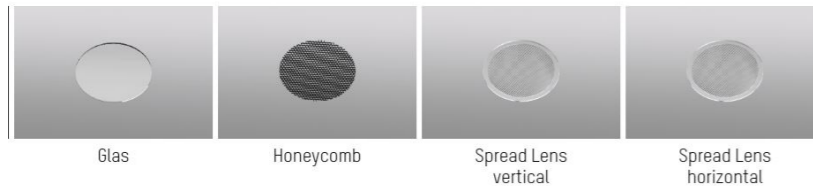

MOVA S BASIC TRACK

220-240V AC · Binning SDCM 3

POWER / CODE	REFL.	W2	W3	W4
SYS 8W				
495-12CX112WWXXY	17°	760lm	850lm	930lm
495-12CX113WWXXY	24°	760lm	850lm	930lm
495-12CX114WWXXY	40°	760lm	850lm	930lm
SYS 14W				
495-12CX212WWXXY	17°	1270lm	1420lm	1560lm
495-12CX213WWXXY	24°	1270lm	1420lm	1560lm
495-12CX214WWXXY	40°	1270lm	1420lm	1560lm
SYS 20W				
495-12CX312WWXXY	17°	1730lm	1940lm	2130lm
495-12CX313WWXXY	24°	1730lm	1940lm	2130lm
495-12CX314WWXXY	40°	1730lm	1940lm	2130lm

Accessory