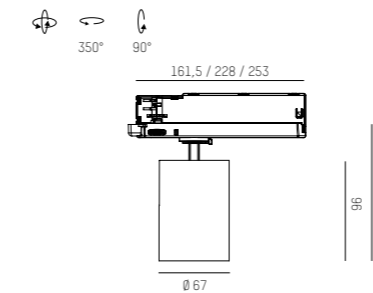

MOVA S BASIC TRACK

220-240V AC · Binning SDCM 3

POWER / CODE	REFL.	W2	W3	W4
SYS 8W				
495-12CX112WWXXY	17°	760lm	850lm	930lm
495-12CX113WWXXY	24°	760lm	850lm	930lm
495-12CX114WWXXY	40°	760lm	850lm	930lm
SYS 14W				
495-12CX212WWXXY	17°	1270lm	1420lm	1560lm
495-12CX213WWXXY	24°	1270lm	1420lm	1560lm
495-12CX214WWXXY	40°	1270lm	1420lm	1560lm
SYS 20W				
495-12CX312WWXXY	17°	1730lm	1940lm	2130lm
495-12CX313WWXXY	24°	1730lm	1940lm	2130lm
495-12CX314WWXXY	40°	1730lm	1940lm	2130lm

Accessory