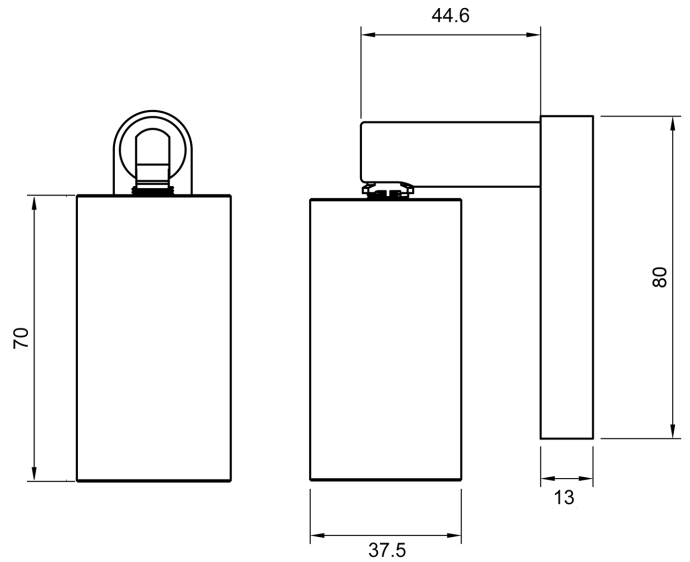

Description:

Belonging to the Twiggy family, the Twiggy Spot Double is a double directional spotlight with single wall bracket mounting supplied with a CREE XLamp XP-G3. Available in various colour temperatures, beam angles and finishes. IP65, Borosilicate Glass Lens, pre-fitted Honey Comb Baffle, pre-fitted 500mm lead.

Technical:

LED TYPE	CREE XLAMP XP-G3	CONTROL GEAR	REMOTE
RATED POWER	2x 1W - 3W	DIMMING PROTOCOL	DALI - 0-10V - PHASE DIM - ON/OFF
CRI	80	CABLE LENGTH	500MM STANDARD LENGTH
BEAM ANGLES	NOMINATED IN TABLE BELOW	MOUNTING OPTIONS	SURFACE WALL / CEILING
INPUT POWER	24VDC	WEIGHT	ON REQUEST
NOMINAL LUMENS	2x 190lm - 380lm	HARDWARE	GLASS LENS, CABLE
IP RATING	IP65	CONSTRUCTION	MACHINED METAL
COLOUR TEMPERATURE	2700K - 3000K - 4000K	WARRANTY	2 YEARS