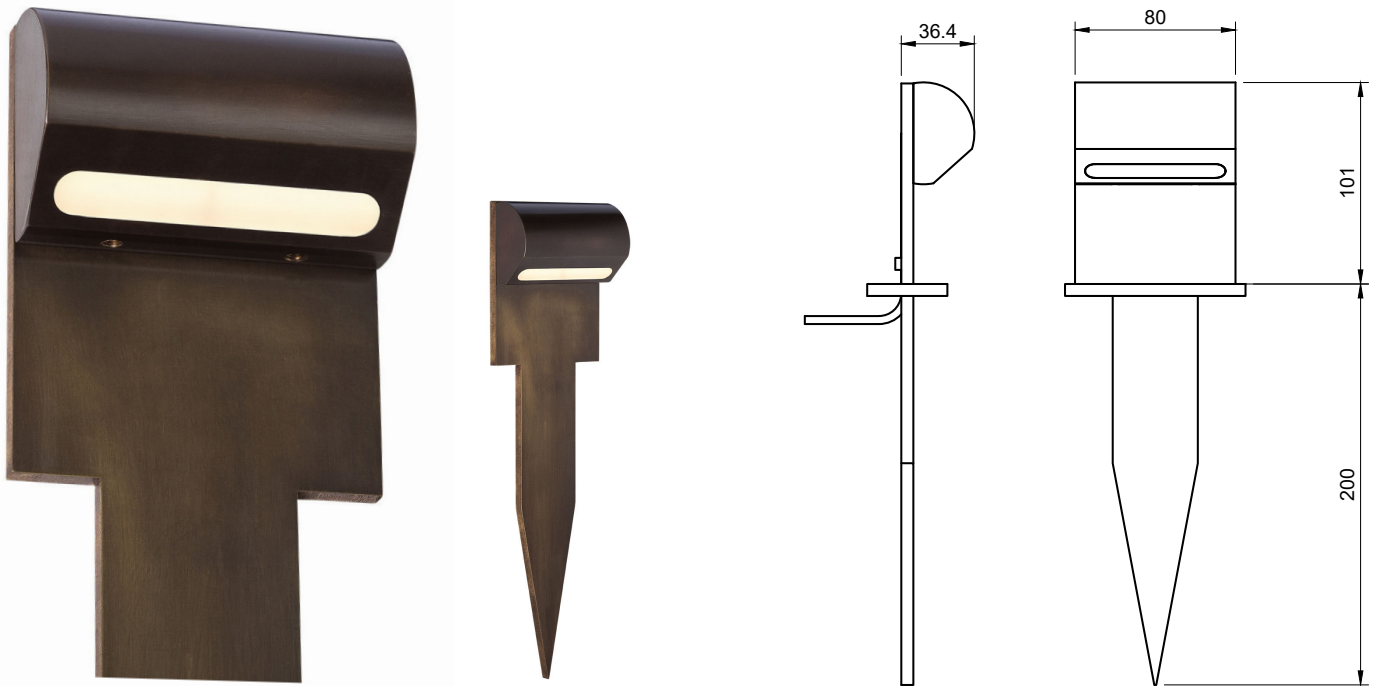

**Description:**

Garden spike mounted version of the Wallaroo Bullnose Wall Light fitted with COLORS D6240 LED, Various colour temperatures available, finished in Brass (Aged), pre-fitted Borosilicate Glass Lens, 500mm lead, remote driver. IP65 rated.

**Technical:**

|                    |                          |                  |                                   |
|--------------------|--------------------------|------------------|-----------------------------------|
| LED TYPE           | COLORS D6240             | CONTROL GEAR     | REMOTE                            |
| RATED POWER        | 1W                       | DIMMING PROTOCOL | DALI - 0-10V - PHASE DIM - ON/OFF |
| CRI                | 80                       | CABLE LENGTH     | 500MM STANDARD LENGTH             |
| BEAM ANGLES        | NOMINATED IN TABLE BELOW | MOUNTING OPTIONS | GARDEN SPIKE                      |
| INPUT POWER        | 24V DC                   | WEIGHT           | ON REQUEST                        |
| NOMINAL LUMENS     | 120lm                    | HARDWARE         | GLASS LENS, GLAND, CABLE          |
| IP RATING          | IP65                     | CONSTRUCTION     | MACHINED METAL & HEATSINK         |
| COLOUR TEMPERATURE | 2700K - 3000K - 4000K    | WARRANTY         | 2 YEARS                           |