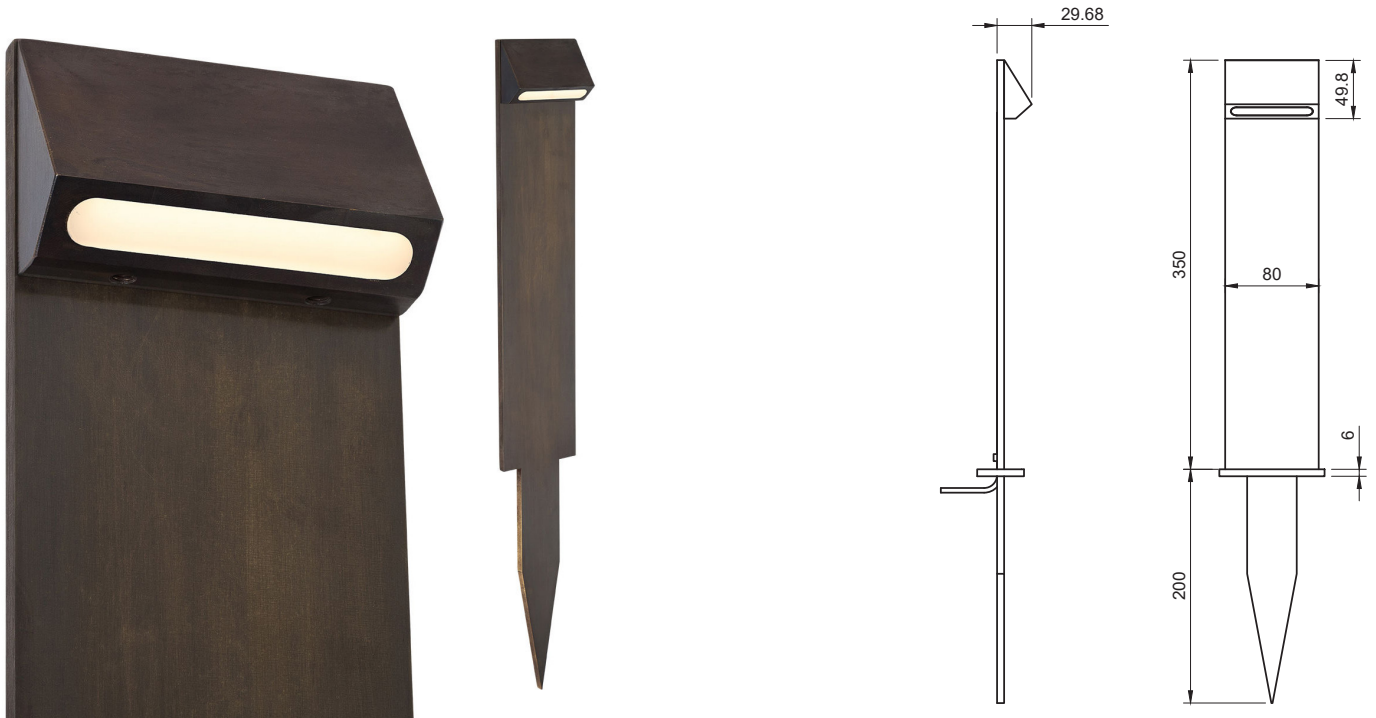

Description:

Garden spike mounted version of the Wallaroo Wall Light fitted with COLORS D6240 LED, Various colour temperatures available, finished in Brass (Aged), pre-fitted Borosilicate Glass Lens, 500mm lead, remote driver. IP65 rated.

Technical:

LED TYPE	COLORS D6240	CONTROL GEAR	REMOTE
RATED POWER	1W	DIMMING PROTOCOL	DALI - 0-10V - PHASE DIM - ON/OFF
CRI	80	CABLE LENGTH	500MM STANDARD LENGTH
BEAM ANGLES	NOMINATED IN TABLE BELOW	MOUNTING OPTIONS	GARDEN SPIKE
INPUT POWER	24V DC	WEIGHT	ON REQUEST
NOMINAL LUMENS	120lm	HARDWARE	GLASS LENS, GLAND, CABLE
IP RATING	IP65	CONSTRUCTION	MACHINED METAL & HEATSINK
COLOUR TEMPERATURE	2700K - 3000K - 4000K	WARRANTY	2 YEARS

Product Generator: example NL1518-AB-D-30-F-1W-4-N/A

Model	Finish	Beam Angle	CCT	Mounting	Wattage	Dimming	Accessory
NL1518	AB Aged Brass	D Diffused	27 2700K	F Floor	1W / 24V DC	1 DALI	N/A
	BR Brushed Brass		30 3000K			2 0-10V	
	PB Black		40 4000K			3 Phase	
	PW White					4 On/Off	
	CC Custom						