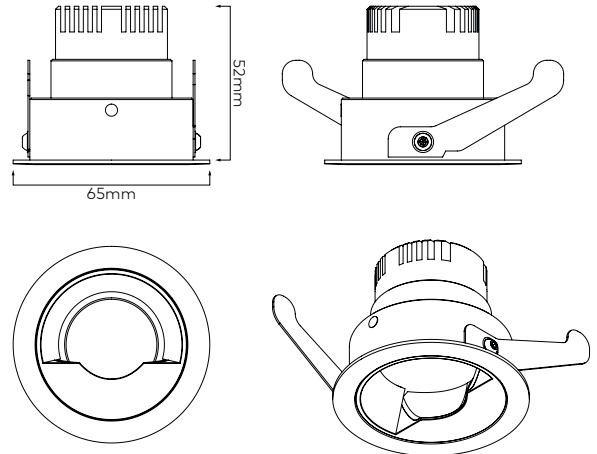

## LUMINAIRE SPECIFICATION

Height	Refer to line drawing
Bezel	Ø65mm
Hole cut-out	Ø60mm
Luminaire material	Aluminium with textured powder coat finish.
Light source	COB LED
Optics	Interchangeable lens & reflectors
Driver	Remote
IP Rating	IP20 and IP44 options

## LED SPECIFICATION

LED	Citizen high intensity	
Source LED output	4.5W	460lm
	6.3W	598lm
Typical delivered output	4.5W	356lm
	6.3W	461lm
CCT	2700K, 3000K, 4000K	
CRI	>90Ra	
Binning	2 Step	
Optics	35° with wallwash reflector	
Lifetime (L70)	>50,000 hrs based on LM-80 and TM-21 manufacturers applicable test data	
Driver requirement	Constant current	
Drive current	4.5W	: 500mA
	6.3W	: 700mA
Forward voltage	9VDC	

## ORDERING INFORMATION

example 23241L35.1SC32A5C

BEAM ANGLE	FINISH	REFLECTOR	LED CCT	DRIVER	VERSION	IP RATING
23241L35 35°	1 White	SC Silver chrome	2 2700K	1 Non dimming 2 Phase dimming 3 0-10V dimming 4 DALI dimming	A5C 4.5W CRI >90	4 IP20 IP44
	2 Black		3 3000K		A6C 6.3W CRI >90	
	7 Silver		4 4000K			