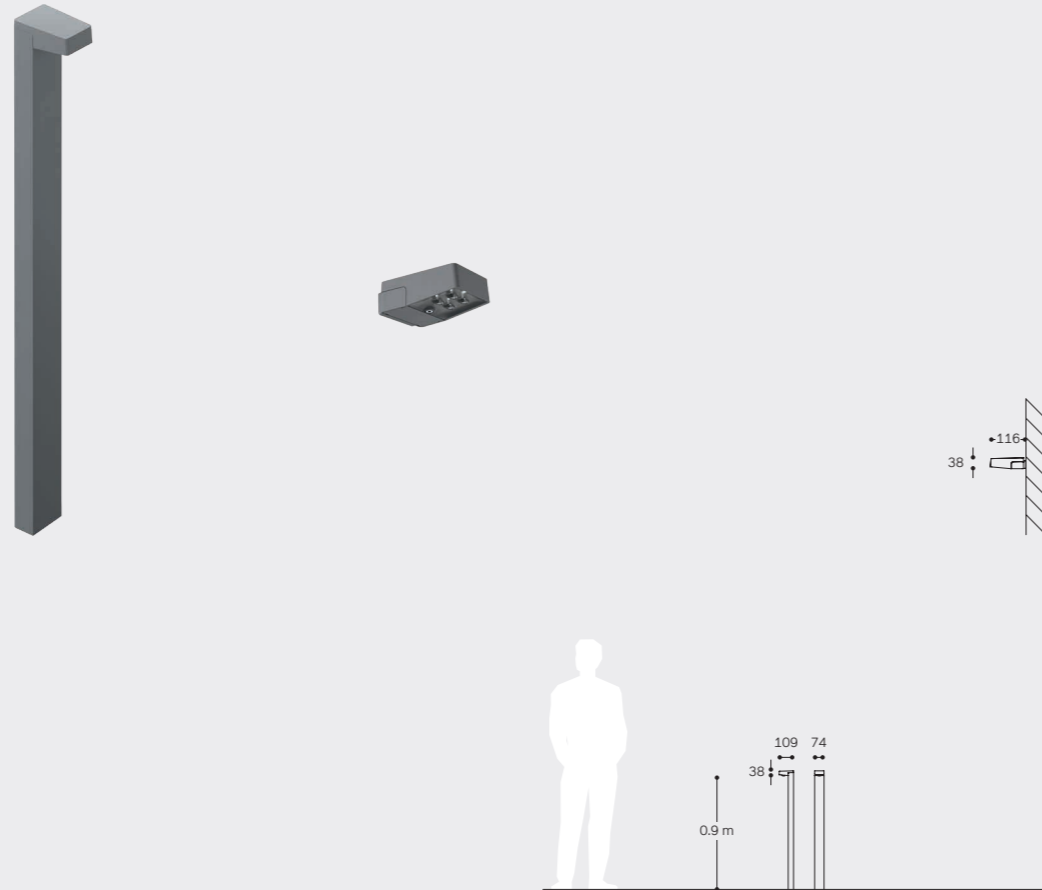

Architecture and the arts
Public space

Configurator

CE IP65/IP22 RoHS IK05

Housing

| | |
|------------------------|---|
| Housing material | Aluminum die-cast* |
| Housing finish | Polyester powder coating (ewoECP upon request***) |
| Finish standard colour | Silver grey (RAL9007 / DB 702)** |
| Cover | PMMA |
| Mounting options | Pole, wall |

* pole made of extruded aluminium profile
** other colours on request
*** ewo three steps process (high quality alloy, pre-treatment, primer) to ensure extreme corrosion resistance

Measurements

| Model | LPH [m] ① | l ^p ② | -l ^p ③ | Weight [kg] ④ |
|-------|-----------|------------------|-------------------|---------------|
| if | 0.9 | 0.01 | 0.07 | 2.5 |
| if-W | / | 0.01 | 0.01 | 0.5 |

① other LPH available upon request ② projected windage area [m²] ③ lateral windage area [m²] ④ max. weight
⑤ pole included

Electrical

A-Series

| | |
|------------------------|----------------|
| Protection class | I/II |
| Voltage [V], [Hz] | 220-240, 50/60 |
| Current feed max. [mA] | 250 |
| LED power max. [W] | 5 |