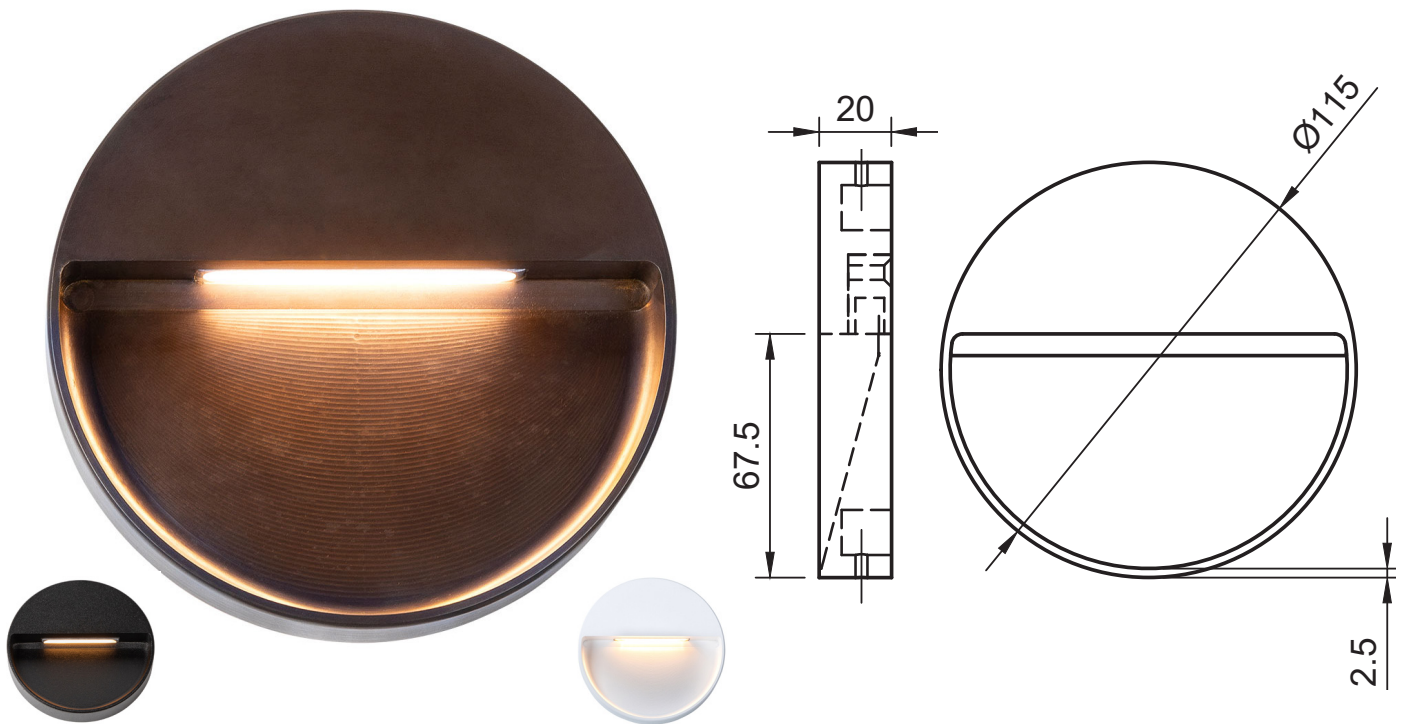

**Description:**

Low Profile Surface mounted Direct Wall Light, 6W Citizen CL-L104, Various CCT, IP54, finished in machined 6061 Aluminium (Powdercoated White, Black or Dark Bronze), UV stabilized frosted Acrylic diffuser, pre-fitted 500mm lead, remote 700mA constant current, 'Covert Mounting System'

**Technical:**

LED TYPE	CITIZEN CLL104	CONTROL GEAR	REMOTE
RATED POWER	6W	DIMMING PROTOCOL	DALI - 0-10V - PHASE DIM - ON/OFF
CRI	80	CABLE LENGTH	500MM STANDARD LENGTH
BEAM ANGLES	NOMINATED IN TABLE BELOW	MOUNTING OPTIONS	SURFACE WALL
INPUT POWER / FORWARD VOLTAGE	700mA / 9V	WEIGHT	0.4KG
NOMINAL LUMENS	500lm	HARDWARE	FROSTED ACRYLIC DIFFUSER
IP RATING	IP54	CONSTRUCTION	MACHINED METAL & HEATSINK
COLOUR TEMPERATURE	2700K - 3000K - 4000K	WARRANTY	2 YEARS

**Product Generator:** example 3110-PB-D-30-W-6W-DALI-N/A

Model	Finish	Beam Angle	CCT	Mounting	Wattage	Dimming	Accessory
NL3110	PB Black	D Diffused	27 2700K	W Wall Mounted	6W / 700mA	DALI	N/A
	PW White		30 3000K			0-10V	
	AB Aged Brass		40 4000K			Phase	
						On/Off	