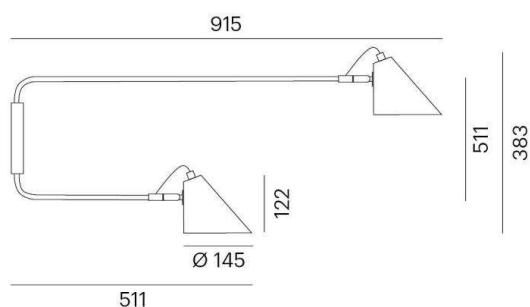

**IWO 4 W**

**727-40038660**

IWO 4 W SURFACE MOUNTED WALL LUMINAIRE made of steel sheet, black, similar to RAL 9005, light output direct, IP20

**DRAWING**

**TECHNICAL DETAILS**

|                     |                  |
|---------------------|------------------|
| Bulb type           | AGL A60 9W       |
| Socket              | E27              |
| Light output        | direct           |
| Voltage [V]         | 220-240V 50/60Hz |
| Material            | steel sheet      |
| Length [mm]         | 915              |
| Diameter [mm]       | 145              |
| Troat [mm]          | 915              |
| IP protection class | IP20             |
| Net weight [kg]     | 1,50             |
| Color lamp          | black            |
| RAL                 | 9005             |
| EAN-Number          | 9010506143966    |

**LIGHT DISTRIBUTION CURVE**

The values are rated values. Power and luminous flux are initially subject to a tolerance of +/- 10%. Colour temperature tolerance: +/- 150 K. The values apply to an ambient temperature of 25°C unless otherwise specified.