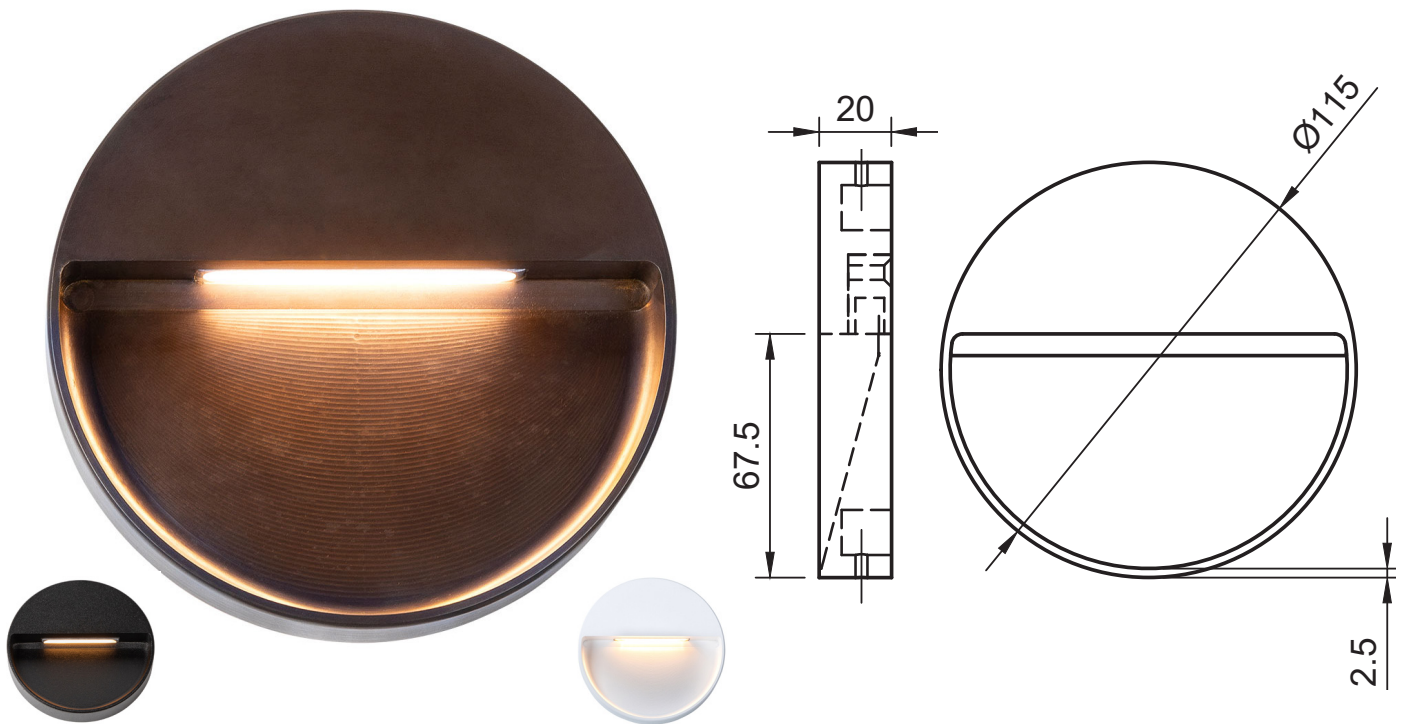

**Description:**

Low Profile Surface mounted Direct Wall Light, 6W Citizen CL-L104, Various CCT, IP54, finished in machined 6061 Aluminium (Powdercoated White, Black or Dark Bronze), UV stabilized frosted Acrylic diffuser, pre-fitted 500mm lead, remote 700mA constant current, 'Covert Mounting System'

**Technical:**

LED TYPE	CITIZEN CLL104	CONTROL GEAR	REMOTE
RATED POWER	1W-6W	DIMMING PROTOCOL	DALI - 0-10V - PHASE DIM - ON/OFF
CRI	80	CABLE LENGTH	500MM STANDARD LENGTH
BEAM ANGLES	NOMINATED IN TABLE BELOW	MOUNTING OPTIONS	SURFACE WALL
INPUT POWER / FORWARD VOLTAGE	24V	WEIGHT	0.4KG
NOMINAL LUMENS	70-500lm	HARDWARE	FROSTED ACRYLIC DIFFUSER
IP RATING	IP54	CONSTRUCTION	MACHINED METAL & HEATSINK
COLOUR TEMPERATURE	2700K - 3000K - 4000K	WARRANTY	2 YEARS

**Product Generator:** example 3110-PB-D-30-W-6W-DALI-N/A

Model	Finish	Beam Angle	CCT	Mounting	Wattage	Dimming	Accessory
NL3110	PB Black	D Diffused	27 2700K	W Wall Mounted	6W	DALI	N/A
	PW White		30 3000K		1W	0-10V	
	AB Aged Brass		40 4000K			Phase	
						On/Off	