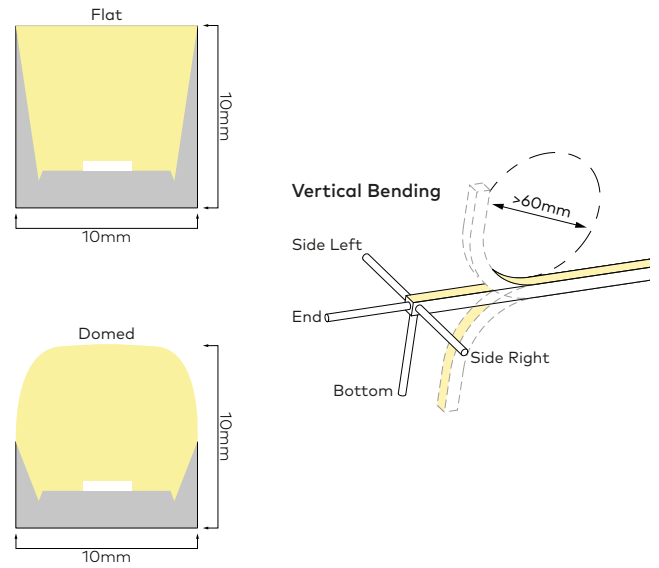

FLEX 10 VERTICAL

LUMINAIRE SPECIFICATION

Width	10mm
Height	10mm
Maximum length	5W/m : 10m 10W/m : 5m and 10m options
Cut interval	50mm
Minimum bend diameter	>60mm
Material	White silicone
Mounting	Surface
IP Rating	IP67
Protection	UV, flame, salt and chlorine resistant
Standards	EN/AS/NZS 60598-2-1, 62031, 62471
Warranty	5 Years

LED SPECIFICATION

LED Wattage	5W/m and 10W/m options
CCT	See options table below
CRI	>90Ra
Lumen package	5W/m : 310lm/m 10W/m : 570lm/m
Binning	3 Step
Lifetime (L70)	50,000hrs based on LM-80 & TM-21 applicable test data
Driver requirement	Constant voltage
Voltage	24VDC

ORDERING INFORMATION

MODEL	JACKET	CRI	CCT	LED TYPE	CABLE ENTRY	CONNECTOR IP	CABLE LENGTH	LENGTH
63S10V Neon Flex 10 Vertical Flat	1 White	C CRI >90	18 1800K	S05 5W/m	E End	7 IP67	003 0.3m	.XXXX Length in mm
			24 2400K	S10 10W/m (5m max.)	B Bottom		010 1m	
			27 2700K	L10 10W/m (10m max.)	SL Side Left		030 3m	
			30 3000K		SR Side Right		050 5m	
63S10VD Neon Flex 10 Vertical Domed	1	C	35 3500K			7	100 10m	
			40 4000K					
			40 4000K					
			60 6000K					