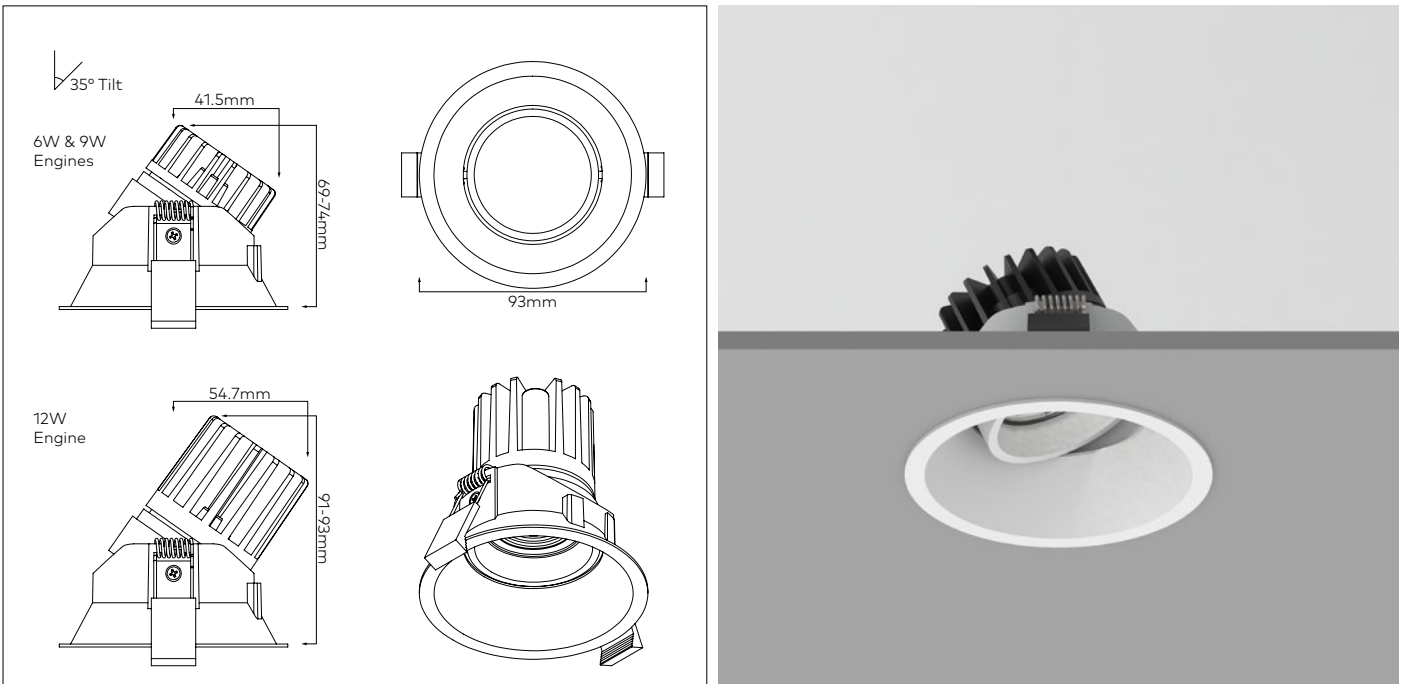

DIMENSIONS

DIAMETER	WIDTH	HEIGHT	LENGTH	CUT OUT
Ø93mm	N/A	As shown	N/A	Ø83mm

TECHNICAL DATA

Lamp type	Citizen	Supply voltage	See LED specification table
Lamp wattage & Delivered lumens ⁽¹⁾	6W : 541lm 6W WD : 355lm	Glow wire resistance	850°
	9W : 836lm 9W WD : 536lm	LED maintenance	Integrated
12W : 1117lm 12W WD : 685lm		Mounting surface classification	▽
Lamp life	50,000hrs L70	Connection type	Flex and Plug
Binning	2-Step MacAdams	Protection classification	⚡
CRI	90Ra	Standards	EN/AS/NZS 60598-2-2, 62031, 62471
Control gear	Remote	Warranty	5 years
Materials	Cast aluminium, matt powder coated		

SPECIFICATION

RANGE	STYLE	SIZE	MOUNTING	TYPE	BEAM ANGLE	FINISH	CCT	DRIVER	ENGINE / POWER	ACCESSORY
Accent	Bevel	Small	Recessed	Adjustable	10° (L10) 20° (L20) 35° (L35) 45° (L45) 60° (L60)	White (1) Black (2)	2700K (2) 3000K (3) 4000K (4) Warm Dim 2700-1800K (2718)	Phase (2) 0-10V (3) DALI (8)	6W (BF6) 9W (B9) 12W (C12) Warm Dim (B6W,B9W,C12W)	Honeycomb Louvre (-H) Solite Lens (-SO) Spread Lens (-SL)

ORDER CODE (Bold above denotes code)

A	B	S	R	A