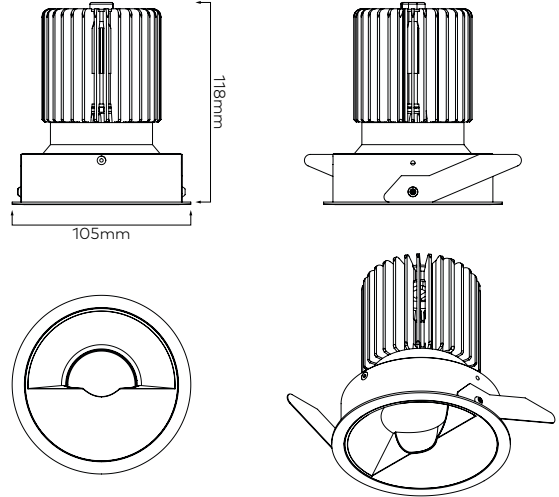

DARK ROUND WALLWASH 100

LUMINAIRE SPECIFICATION

Height	Refer to line drawing
Bezel	Ø105mm
Hole cut-out	Ø100mm
Luminaire material	Aluminium with textured powder coat finish.
Light source	COB LED
Optics	Interchangeable lens & reflectors
Driver	Remote
IP Rating	IP20 and IP44 options

LED SPECIFICATION

LED	Citizen high intensity	
Source LED output	12W	1389lm
	16W	1803lm
	20W	2088lm
Typical delivered output	12W	793lm
	16W	1018lm
	20W	1183lm
CCT	2700K, 3000K, 4000K	
CRI	>90Ra	
Binning	2 Step	
Optics	35° with wallwash reflector	
Lifetime (L70)	>50,000 hrs based on LM-80 and TM-21 manufacturers applicable test data	
Driver requirement	Constant current	
Drive current	12W :	350mA
	16W :	450mA
	20W :	550mA
Forward voltage	35VDC	

ORDERING INFORMATION

example 23541L35.1SC32D20C

BEAM ANGLE	FINISH	REFLECTOR	LED CCT	DRIVER	VERSION	IP RATING
23541L35 35°	1 White	SC Silver chrome	2 2700K	1 Non dimming 2 Phase dimming 3 0-10V dimming 4 DALI dimming	C12C 12W CRI >90 D16C 16W CRI >90 D20C 20W CRI >90	4 IP44
	2 Black		3 3000K			
	7 Silver		4 4000K			