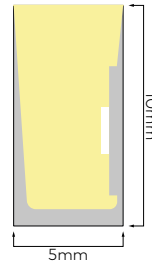

# FLEX 5 HORIZONTAL HIGH OUTPUT

## LUMINAIRE SPECIFICATION

Width	5mm
Height	10mm
Maximum length	10m
Cut interval	50mm
Minimum bend diameter	>50mm
Material	White silicone
Mounting	Surface
IP Rating	IP67
Protection	UV, flame, salt and chlorine resistant
Standards	EN/AS/NZS 60598-2-1, 62031, 62471
Warranty	5 Years

## ORDERING INFORMATION

MODEL	JACKET	CRI	CCT	LED TYPE	CABLE ENTRY	CONNECTOR IP	CABLE LENGTH	LENGTH
63S05HOH Neon Flex 5 Horizontal	1 White	B CRI >80 C CRI >90	18 1800K	S10 10W/m	E End	7 IP67	003 0.3m	.XXXX Length in mm
			24 2400K				010 1m	
			27 2700K				030 3m	
			30 3000K				050 5m	
			35 3500K				100 10m	
			40 4000K					
			60 6000K					
63S05HOH	1			S10	E	7		