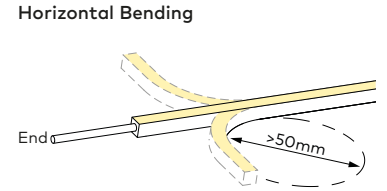

## LUMINAIRE SPECIFICATION

Width	5mm
Height	10mm
Maximum length	10m
Cut interval	50mm
Minimum bend diameter	>50mm
Material	White silicone
Mounting	Surface
IP Rating	IP67
Protection	UV, flame, salt and chlorine resistant
Standards	EN/AS/NZS 60598-2-1, 62031, 62471
Warranty	5 Years

## ORDERING INFORMATION

MODEL	JACKET	CRI	CCT	LED TYPE	CABLE ENTRY	CONNECTOR IP	CABLE LENGTH	LENGTH
63S05HOH Neon Flex 5 Horizontal	1 White	B CRI >80 C CRI >90	18 1800K	S10 10W/m	E End	7 IP67	003 0.3m	.XXXX Length in mm
			24 2400K				010 1m	
			27 2700K				030 3m	
			30 3000K				050 5m	
			35 3500K				100 10m	
			40 4000K					
			60 6000K					
63S05HOH	1			S10	E	7		