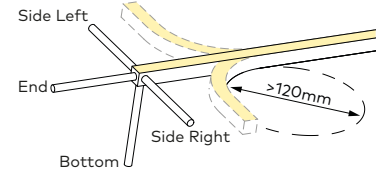

FLEX 10 HORIZONTAL RGB

Horizontal Bending

LUMINAIRE SPECIFICATION

Width	10mm
Height	20mm
Maximum length	5m and 13m options
Cut interval	100mm
Minimum bend diameter	>120mm
Material	White silicone
Mounting	Surface
IP Rating	IP67
Protection	UV, flame, salt and chlorine resistant
Standards	EN/AS/NZS 60598-2-1, 62031, 62471
Warranty	5 Years

ORDERING INFORMATION

MODEL	JACKET	CCT	LED TYPE	CABLE ENTRY	CONNECTOR IP	CABLE LENGTH	LENGTH
63S10H Neon Flex 10 Horizontal	1 White	RGB RGB	S12 12W/m (5m max.)	E End	7 IP67	003 0.3m	.XXXX
			L12 12W/m (13m max.)	B Bottom		010 1m	Length in mm
				SL Side Left		030 3m	
				SR Side Right		050 5m	
						100 10m	
63S10H	1				7		