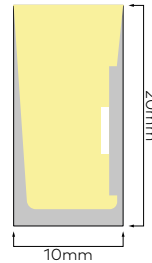

FLEX 10 HORIZONTAL RGB

Horizontal Bending

LUMINAIRE SPECIFICATION

Width	10mm
Height	20mm
Maximum length	5m and 13m options
Cut interval	100mm
Minimum bend diameter	>120mm
Material	White silicone
Mounting	Surface
IP Rating	IP67
Protection	UV, flame, salt and chlorine resistant
Standards	EN/AS/NZS 60598-2-1, 62031, 62471
Warranty	5 Years

LED SPECIFICATION

LED Wattage	12W/m
CCT	See options table below
Lumen package	R : 40lm/m, G : 85lm/m, B : 20lm/m
Lifetime (L70)	50,000hrs based on LM-80 & TM-21 applicable test data
Driver requirement	Constant voltage
Voltage	24VDC

ORDERING INFORMATION

MODEL	JACKET	CCT	LED TYPE	CABLE ENTRY	CONNECTOR IP	CABLE LENGTH	LENGTH
63S10H Neon Flex 10 Horizontal	1 White	RGB RGB	S12 12W/m (5m max.)	E End	7 IP67	003 0.3m	.XXXX
			L12 12W/m (13m max.)	B Bottom		010 1m	Length in mm
				SL Side Left		030 3m	
				SR Side Right		050 5m	
						100 10m	
63S10H	1				7		