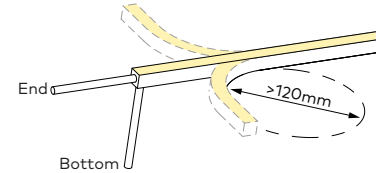

FLEX 12 HORIZONTAL RGBW

Horizontal Bending

LUMINAIRE SPECIFICATION

Width	12mm / 15mm
Height	25mm
Maximum length	5m and 10m options
Cut interval	100mm
Minimum bend diameter	>120mm
Material	White silicone
Mounting	Surface
IP Rating	IP67
Protection	UV, flame, salt and chlorine resistant
Standards	EN/AS/NZS 60598-2-1, 62031, 62471
Warranty	5 Years

LED SPECIFICATION

LED Wattage	16W/m
CCT	See options table below
Lumen package	R : 45lm/m, G : 100lm/m, B : 20lm/m W : 125m/m
Lifetime (L70)	50,000hrs based on LM-80 & TM-21 applicable test data
Driver requirement	Constant voltage
Voltage	24VDC

ORDERING INFORMATION

MODEL	JACKET	CCT	LED TYPE	CABLE ENTRY	CONNECTOR IP	CABLE LENGTH	LENGTH	
63S12H Neon Flex 12 Horizontal	1	White	RGBW27 RGBW-2700K	S16 16W/m (5m max.) L16 16W/m (10m max.)	E End B Bottom SL Side Left SR Side Right	7 IP67	003 0.3m	.XXXX Length in mm
			RGBW30 RGBW-3000K				010 1m	
			RGBW40 RGBW-4000K				030 3m	
			RGBW60 RGBW-6000K				050 5m	
							100 10m	
63S12H	1				7			