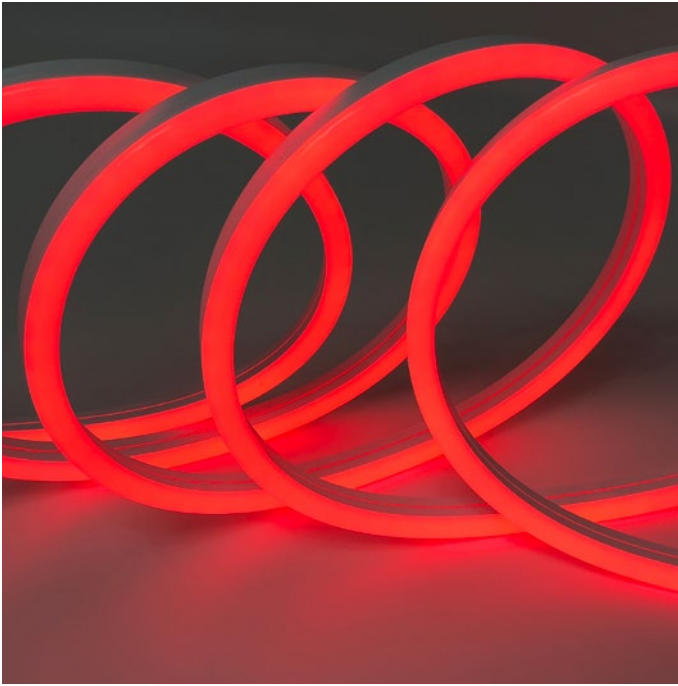

FLEX 12 HORIZONTAL RGBW

Horizontal Bending

LUMINAIRE SPECIFICATION

Width	12mm / 15mm
Height	25mm
Maximum length	5m and 10m options
Cut interval	100mm
Minimum bend diameter	>120mm
Material	White silicone
Mounting	Surface
IP Rating	IP67
Protection	UV, flame, salt and chlorine resistant
Standards	EN/AS/NZS 60598-2-1, 62031, 62471
Warranty	5 Years

LED SPECIFICATION

LED Wattage	16W/m
CCT	See options table below
Lumen package	R : 45lm/m, G : 100lm/m, B : 20lm/m W : 125m/m
Lifetime (L70)	50,000hrs based on LM-80 & TM-21 applicable test data
Driver requirement	Constant voltage
Voltage	24VDC

ORDERING INFORMATION

MODEL	JACKET	CCT	LED TYPE	CABLE ENTRY	CONNECTOR IP	CABLE LENGTH	LENGTH	
63S12H Neon Flex 12 Horizontal	1	White	RGBW27 RGBW-2700K	S16 16W/m (5m max.) L16 16W/m (10m max.)	E End B Bottom SL Side Left SR Side Right	7 IP67	003 0.3m	.XXXX Length in mm
			RGBW30 RGBW-3000K				010 1m	
			RGBW40 RGBW-4000K				030 3m	
			RGBW60 RGBW-6000K				050 5m	
							100 10m	
63S12H	1				7			