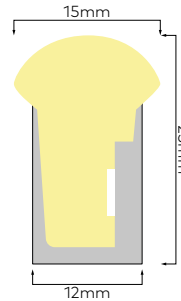

FLEX 12 HORIZONTAL RGBW

Horizontal Bending

LUMINAIRE SPECIFICATION

Width	12mm / 15mm
Height	25mm
Maximum length	5m and 10m options
Cut interval	100mm
Minimum bend diameter	>120mm
Material	White silicone
Mounting	Surface
IP Rating	IP67
Protection	UV, flame, salt and chlorine resistant
Standards	EN/AS/NZS 60598-2-1, 62031, 62471
Warranty	5 Years

LED SPECIFICATION

LED Wattage	16W/m
CCT	See options table below
Lumen package	R : 45lm/m, G : 100lm/m, B : 20lm/m W : 125m/m
Lifetime (L70)	50,000hrs based on LM-80 & TM-21 applicable test data
Driver requirement	Constant voltage
Voltage	24VDC

ORDERING INFORMATION

MODEL	JACKET	CCT	LED TYPE	CABLE ENTRY	CONNECTOR IP	CABLE LENGTH	LENGTH	
63S12H Neon Flex 12 Horizontal	1	White	RGBW27 RGBW-2700K	S16 16W/m (5m max.) L16 16W/m (10m max.)	E End B Bottom SL Side Left SR Side Right	7 IP67	003 0.3m	.XXXX Length in mm
			RGBW30 RGBW-3000K				010 1m	
			RGBW40 RGBW-4000K				030 3m	
			RGBW60 RGBW-6000K				050 5m	
							100 10m	
63S12H	1				7			