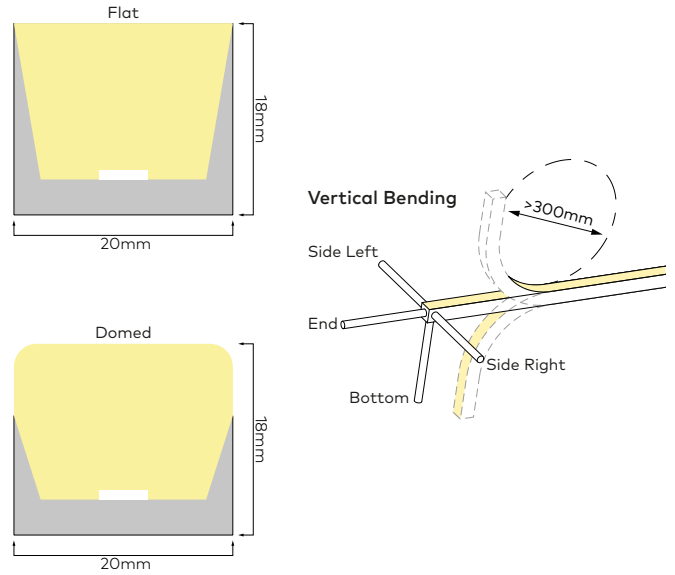

### LUMINAIRE SPECIFICATION

Width	20mm
Height	18mm
Maximum length	5m and 10m options
Cut interval	100mm
Minimum bend diameter	>300mm
Material	White silicone
Mounting	Surface
IP Rating	IP67
Protection	UV, flame, salt and chlorine resistant
Standards	EN/AS/NZS 60598-2-1, 62031, 62471
Warranty	5 Years

### LED SPECIFICATION

LED Wattage	16W/m
CCT	See options table below
Lumen package	R : 70lm/m, G : 160lm/m, B : 30lm/m W : 200m/m
Lifetime (L70)	50,000hrs based on LM-80 & TM-21 applicable test data
Driver requirement	Constant voltage
Voltage	24VDC

### ORDERING INFORMATION

MODEL	JACKET	CCT	LED TYPE	CABLE ENTRY	CONNECTOR IP	CABLE LENGTH	LENGTH	
63S20V Neon Flex 20 Vertical Flat	1 White	RGBW27	RGBW-2700K	S16	16W/m (5m max.)	7 IP67	003 0.3m	.XXXX Length in mm
		RGBW30	RGBW-3000K	L16	16W/m (10m max.)		010 1m	
		RGBW40	RGBW-4000K				030 3m	
		RGBW60	RGBW-6000K				050 5m	
63S20VD Neon Flex 20 Vertical Domed						100 10m		
	1				7			