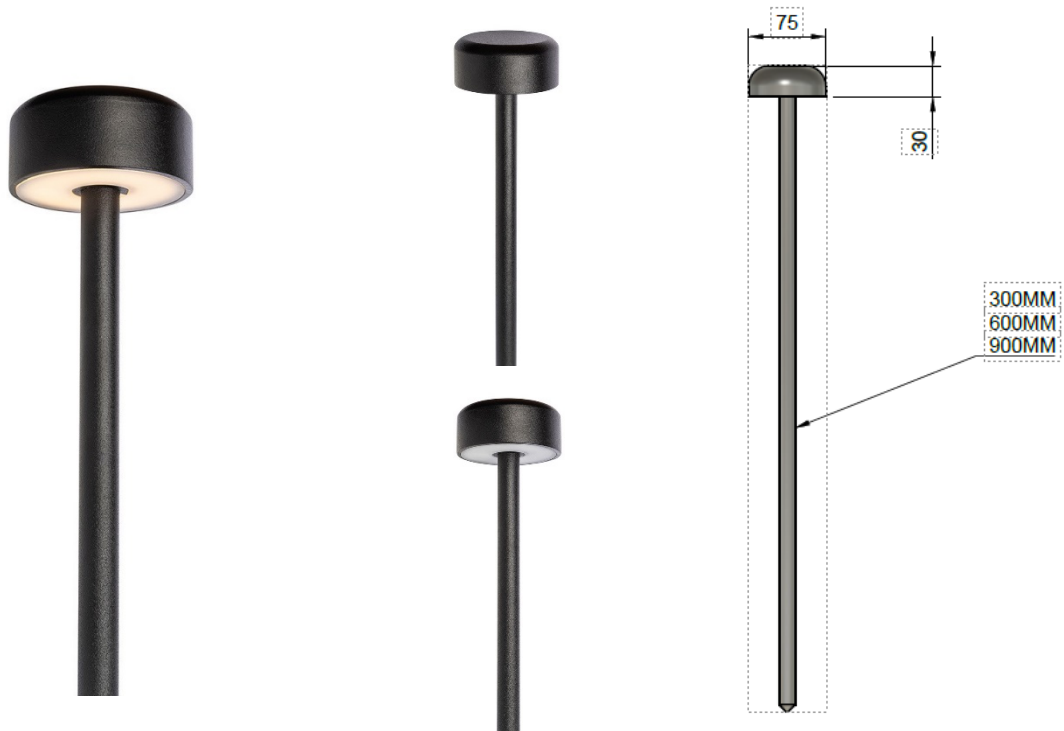

Description:

Garden spike mounted fitted with 24V COLORS D6240, Various colour temperatures, IP65, finished in Brass (Aged), 3 different spike heights available, 500mm lead, requires remote 24V driver.

Technical:

LED TYPE	COLORS D6240	CONTROL GEAR	REMOTE
RATED POWER	3W	DIMMING PROTOCOL	DALI - ON/OFF
CRI	80	CABLE LENGTH	300/600/900 MM STANDARD LENGTH
BEAM ANGLES	NOMINATED IN TABLE BELOW	MOUNTING OPTIONS	SPIKE
INPUT POWER / FORWARD VOLTAGE	24V	WEIGHT	0.5KG
NOMINAL LUMENS	100lm	HARDWARE	GLASS LENS, O-RING, GLAND, CABLE
IP RATING	IP65	CONSTRUCTION	MACHINED METAL & HEATSINK
COLOUR TEMPERATURE	2700K - 3000K - 4000K	WARRANTY	2 YEARS

Product Generator: example 0069-AB-D-30-SP-3W-DALI

Model	Finish	Beam Angle	CCT	Mounting	Wattage	Dimming	Accessory
NL0069	AB Aged Brass	D Diffused	27 2700K	SP3 Spike 300mm	3W / 24V	DALI	N/A
	PB Black		30 3000K	SP6 Spike 600mm		0-10V	
	PW White		40 4000K	SP9 Spike 900mm		Phase	
	CC Custom					On/Off	