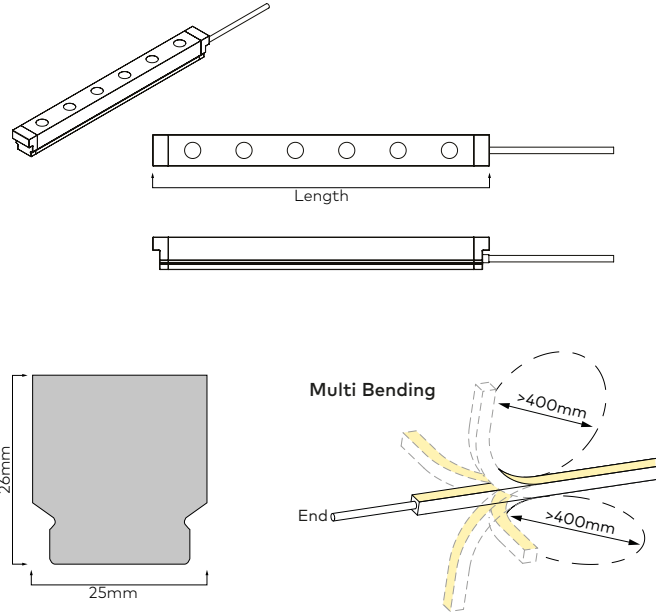

FLEX WALL WASHER

LUMINAIRE SPECIFICATION

Dimensions	Flex : 25x26mm 25x29mm with fixings
Maximum length	5m Length = n cut intervals + 20mm
Cut interval	250mm
LED pitch	41.5mm
Minimum bend diameter	>400mm (Bendable in both planes)
Material	Silicone
Mounting	Surface
IP Rating	IP67
Optional accessories	Aluminium profile Stainless steel flexible profile

LED SPECIFICATION

LED Wattage	24W/m
LED Qty	24/m
CCT	2700K, 3000K, 4000K, 6000K
CRI	>90Ra
Optics	25°, 40°, 30x55°
Lumen package	2700K : 1260 lm/m 3000K : 1350 lm/m 4000K : 1440 lm/m 6000K : 1485 lm/m
Binning	3 Step
Driver requirement	Constant voltage
Voltage	24VDC

ORDERING INFORMATION

MODEL	JACKET	CRI	CCT	LED TYPE	CABLE ENTRY	CONNECTOR IP	CABLE LENGTH	LENGTH	
63S2526L25	25°	1 White	C CRI >90	27 2700K	S24 24W/m	E End	7 IP67	003 0.3m	.XXXX Length in mm
63S2526L40	40°							2 Black	
63S2526L3055	30x55°							030 3m	
								050 5m	
								100 10m	
		C		S24	E	7			