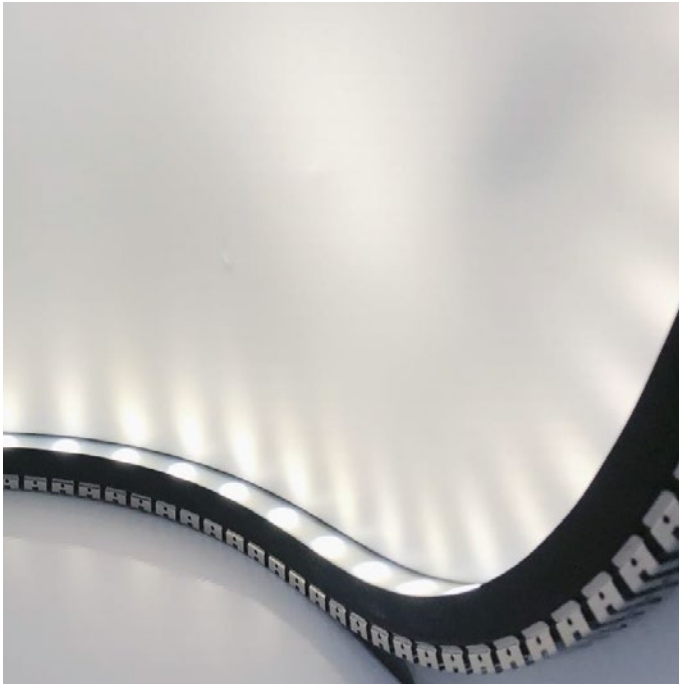

FLEX WALL WASHER

LUMINAIRE SPECIFICATION

Dimensions	Flex : 25x26mm 25x29mm with fixings
Maximum length	5m Length = n cut intervals + 20mm
Cut interval	250mm
LED pitch	41.5mm
Minimum bend diameter	>400mm (Bendable in both planes)
Material	Silicone
Mounting	Surface
IP Rating	IP67
Optional accessories	Aluminium profile Stainless steel flexible profile

LED SPECIFICATION

LED Wattage	24W/m
LED Qty	24/m
CCT	2700K, 3000K, 4000K, 6000K
CRI	>90Ra
Optics	25°, 40°, 30x55°
Lumen package	2700K : 1260 lm/m 3000K : 1350 lm/m 4000K : 1440 lm/m 6000K : 1485 lm/m
Binning	3 Step
Driver requirement	Constant voltage
Voltage	24VDC

ORDERING INFORMATION

MODEL	JACKET	CRI	CCT	LED TYPE	CABLE ENTRY	CONNECTOR IP	CABLE LENGTH	LENGTH	
63S2526L25	25°	1 White	C CRI >90	27 2700K	S24 24W/m	E End	7 IP67	003 0.3m	.XXXX Length in mm
63S2526L40	40°							2 Black	
63S2526L3055	30x55°							030 3m	
								050 5m	
								100 10m	
		C		S24	E	7			