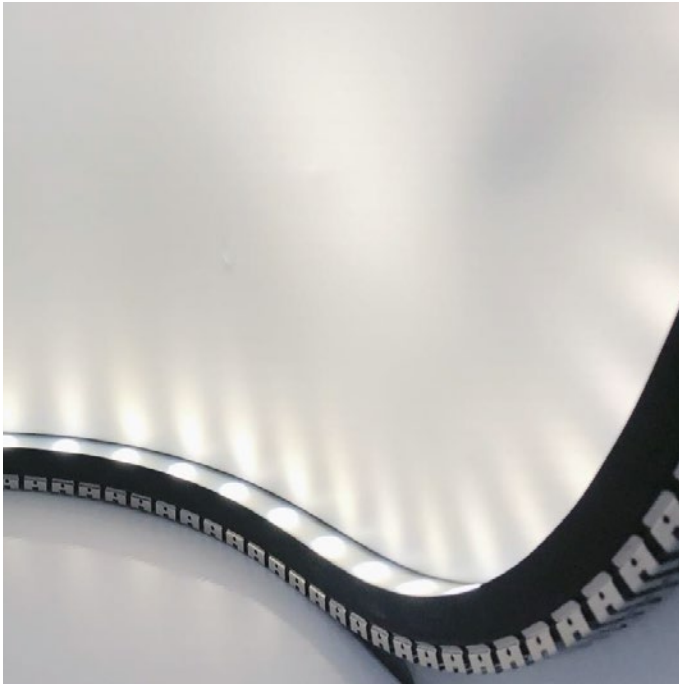

FLEX WALL WASHER - TUNABLE WHITE

LUMINAIRE SPECIFICATION

Dimensions	Flex : 25x26mm 25x29mm with fixings
Maximum length	5m Length = n cut intervals + 20mm
Cut interval	250mm
LED pitch	41.5mm
Minimum bend diameter	>400mm (Bendable in both planes)
Material	Silicone
Mounting	Surface
IP Rating	IP67
Optional accessories	Aluminium profile Stainless steel flexible profile

LED SPECIFICATION

LED Wattage	2x12W/m
LED Qty	24/m
CCT	See options table below
CRI	>90Ra
Optics	25°, 40°, 30x55°
Typical Lumen package	2700K : 630 lm/m 6000K : 740 lm/m
Binning	3 Step
Driver requirement	Constant voltage
Voltage	24VDC

ORDERING INFORMATION

MODEL	JACKET	CRI	CCT	CCT	LED TYPE	CABLE ENTRY	CONNECTOR IP	CABLE LENGTH	LENGTH		
63S2526L25	25°	1 White	C CRI >90	18 1800K	24 2400K	CT12 2x12W/m	E End	7 IP67	003 0.3m	.XXXX Length in mm	
63S2526L40	40°			2 2 Black					24 2400K		27 2700K
63S2526L3055	30x55°			27 2700K	30 3000K				030 3m		
				30 3000K					35 3500K		050 5m
				35 3500K					40 4000K		100 10m
				40 4000K					60 6000K		
					CT12	E	7				