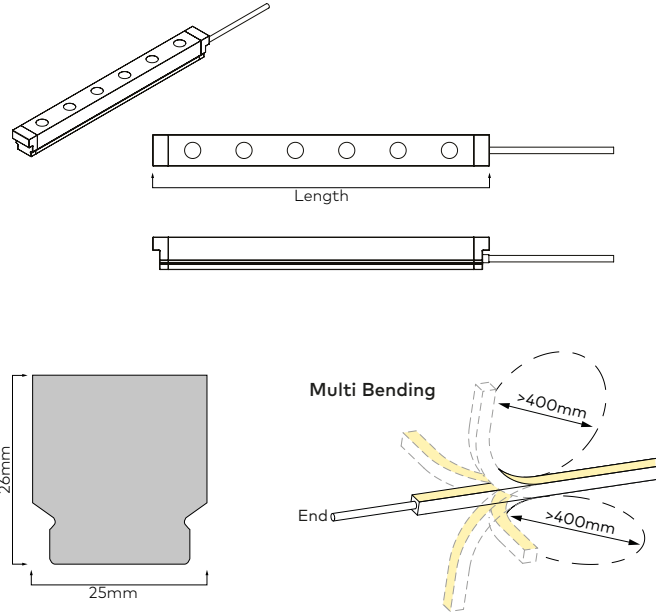

FLEX WALL WASHER - TUNABLE WHITE

LUMINAIRE SPECIFICATION

Dimensions	Flex : 25x26mm 25x29mm with fixings
Maximum length	5m Length = n cut intervals + 20mm
Cut interval	250mm
LED pitch	41.5mm
Minimum bend diameter	>400mm (Bendable in both planes)
Material	Silicone
Mounting	Surface
IP Rating	IP67
Optional accessories	Aluminium profile Stainless steel flexible profile

LED SPECIFICATION

LED Wattage	2x12W/m
LED Qty	24/m
CCT	See options table below
CRI	>90Ra
Optics	25°, 40°, 30x55°
Typical Lumen package	2700K : 630 lm/m 6000K : 740 lm/m
Binning	3 Step
Driver requirement	Constant voltage
Voltage	24VDC

ORDERING INFORMATION

MODEL	JACKET	CRI	CCT	CCT	LED TYPE	CABLE ENTRY	CONNECTOR IP	CABLE LENGTH	LENGTH		
63S2526L25	25°	1 White	C CRI >90	18 1800K	24 2400K	CT12 2x12W/m	E End	7 IP67	003 0.3m	.XXXX Length in mm	
63S2526L40	40°			2 2 Black					24 2400K		27 2700K
63S2526L3055	30x55°			27 2700K	30 3000K				030 3m		
				30 3000K					35 3500K		050 5m
				35 3500K					40 4000K		100 10m
				40 4000K					60 6000K		
					CT12	E	7				