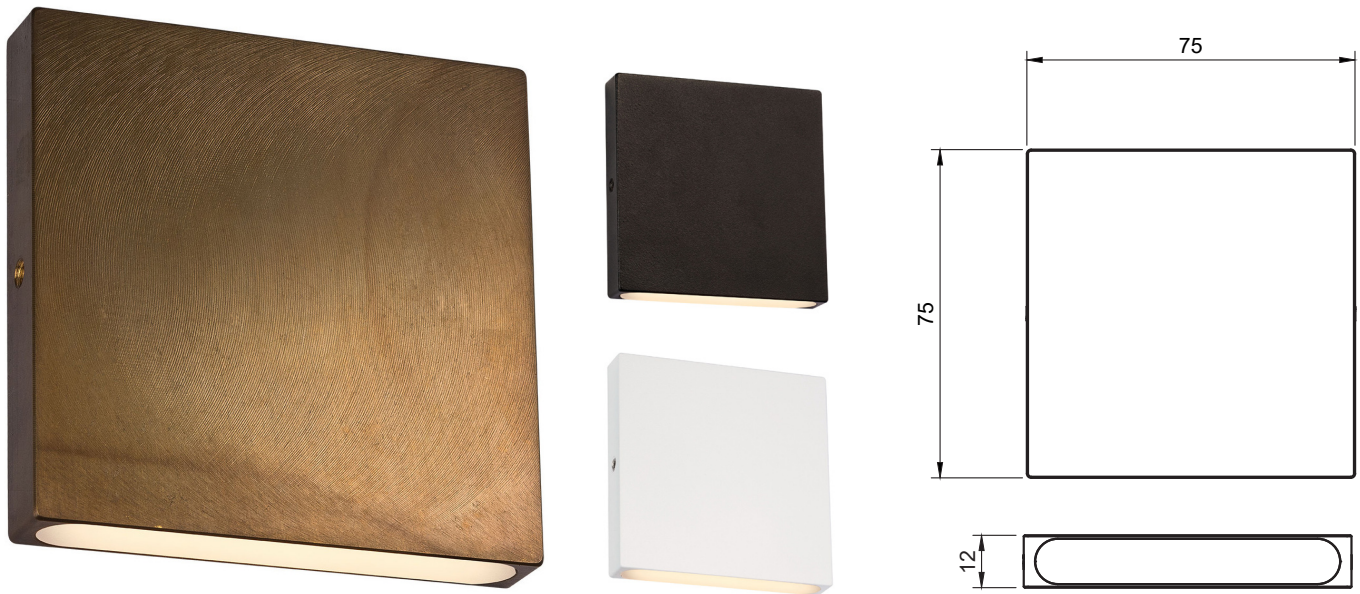

Description:

Low profile surface mounted direct wall Light. Various colour temperatures, IP54, finished in machined solid Brass (Aged) or 6061 Aluminium (Powder Coated), UV stabilised frosted Acrylic diffuser, pre-fitted 500mm lead, remote 24VDC constant voltage, 'Covert Mounting System'

Technical:

LED TYPE	COLORS D6240	CONTROL GEAR	REMOTE
RATED POWER	1W - 4W	DIMMING PROTOCOL	DALI - 0-10V - PHASE DIM - ON/OFF
CRI	80	CABLE LENGTH	500MM STANDARD LENGTH
BEAM ANGLES	NOMINATED IN TABLE BELOW	MOUNTING OPTIONS	SURFACE
INPUT POWER	24V DC	WEIGHT	0.2KG
NOMINAL LUMENS	70lm	HARDWARE	GLASS LENS, O-RING, GLAND, CABLE
IP RATING	IP54	CONSTRUCTION	MACHINED METAL & HEATSINK
COLOUR TEMPERATURE	2700K - 3000K - 4000K	WARRANTY	2 YEARS