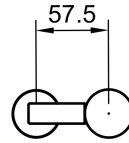

Description:

Belonging to the **Twiggy family**, the Twiggy Bollard Single is a single directional spotlight pole mounted and supplied with a CREE XLamp XP-G3. Available in various colour temperatures, beam angles and finishes. IP65, Borosilicate Glass Lens, pre-fitted Honey Comb Baffle, pre-fitted 500mm lead.

LED TYPE	CREE XLAMP XP-G3	CONTROL GEAR	REMOTE
RATED POWER	1W - 3W	DIMMING PROTOCOL	DALI - 0-10V - PHASE DIM - ON/OFF
CRI	80	CABLE LENGTH	500MM STANDARD LENGTH
BEAM ANGLES	NOMINATED IN TABLE BELOW	MOUNTING OPTIONS	SURFACE FLOOR
INPUT POWER / FORWARD VOLTAGE	NOMINATED IN TABLE BELOW / 3V	WEIGHT	ON REQUEST
NOMINAL LUMENS	155lm - 285lm	HARDWARE	GLASS LENS, CABLE
IP RATING	IP65	CONSTRUCTION	MACHINED METAL
COLOUR TEMPERATURE	2700K - 3000K - 4000K	WARRANTY	2 YEARS