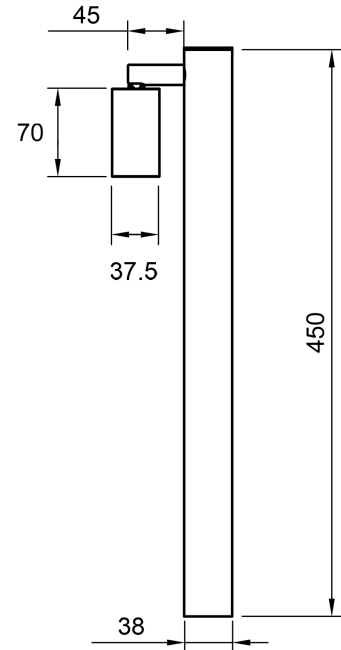

Description:

Belonging to the **Twiggy family**, the Twiggy Bollard Single is a single directional spotlight pole mounted and supplied with a CREE XLamp XP-G3. Available in various colour temperatures, beam angles and finishes. IP65, Borosilicate Glass Lens, pre-fitted Honey Comb Baffle, pre-fitted 500mm lead.

LED TYPE	CREE XLAMP XP-G3	CONTROL GEAR	REMOTE
RATED POWER	1W - 3W	DIMMING PROTOCOL	DALI - 0-10V - PHASE DIM - ON/OFF
CRI	80	CABLE LENGTH	500MM STANDARD LENGTH
BEAM ANGLES	NOMINATED IN TABLE BELOW	MOUNTING OPTIONS	SURFACE FLOOR
INPUT POWER / FORWARD VOLTAGE	NOMINATED IN TABLE BELOW / 3V	WEIGHT	ON REQUEST
NOMINAL LUMENS	155lm - 285lm	HARDWARE	GLASS LENS, CABLE
IP RATING	IP65	CONSTRUCTION	MACHINED METAL
COLOUR TEMPERATURE	2700K - 3000K - 4000K	WARRANTY	2 YEARS

Product Generator: example 1602CC-AB-M-30-F-1W-ON/OFF-N/A

Model	Finish	Beam Angle	CCT	Mounting	Wattage	Dimming	Accessory
NL1602CC	AB Aged Brass	N Narrow 10°	27 2700K	SP Spike Bollard	1W / 350mA	DALI	Honeycomb Louvre
	NB Natural Brass	M Medium 21°	30 3000K			0-10V	Diffuser Lens
	PB Black	W Wide 33°	40 4000K		PHASE	Burrial Plate	
	PW White						ON/OFF
NL1602CV	AB Aged Brass	N Narrow 10°	27 2700K	SP Spike Bollard	1W / 24V DC	DALI	Honeycomb Louvre
	NB Natural Brass	M Medium 21°	30 3000K			0-10V	Diffuser Lens
	PB Black	W Wide 33°	40 4000K		PHASE	Burrial Plate	
	PW White						ON/OFF