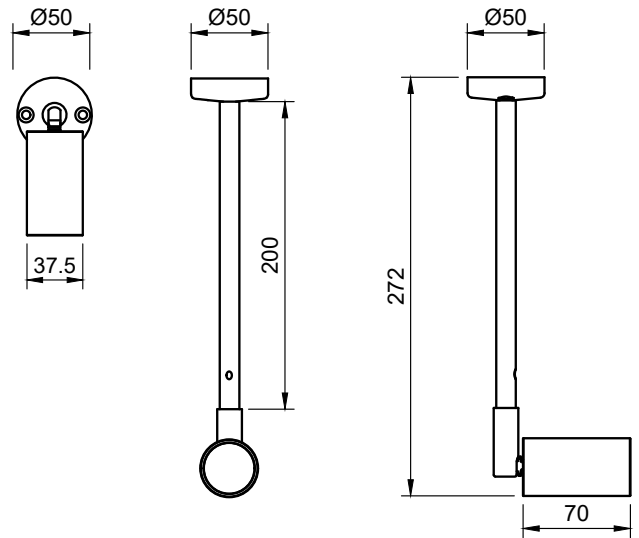

**Description:**

Belonging to the **Twiggy family**, the Twiggy Pendant is a single directional rod mounted spotlight ideal for accent lighting. Supplied with a CREE XLamp XP-G3. Available in various colour temperatures, beam angles and finishes. IP65, Borosilicate Glass Lens, pre-fitted Honey Comb Baffle, pre-fitted 500mm lead.

**Technical:**

LED TYPE	CREE XLAMP XP-G3	CONTROL GEAR	REMOTE
RATED POWER	1W - 3W	DIMMING PROTOCOL	DALI - 0-10V - PHASE DIM - ON/OFF
CRI	80	CABLE LENGTH	500MM STANDARD LENGTH
BEAM ANGLES	NOMINATED IN TABLE BELOW	MOUNTING OPTIONS	SURFACE CEILING
INPUT POWER / FORWARD VOLTAGE	NOMINATED IN TABLE BELOW / 3V	WEIGHT	ON REQUEST
NOMINAL LUMENS	190lm - 320lm	HARDWARE	GLASS LENS, CABLE
IP RATING	IP65	CONSTRUCTION	MACHINED METAL
COLOUR TEMPERATURE	2700K - 3000K - 4000K	WARRANTY	2 YEARS

**Product Generator:** example 1605CC-AB-M-30-SM-1W-ON/OFF-N/A

Model	Finish	Beam Angle	CCT	Mounting	Wattage	Dimming	Accessory
NL1605CC	AB Aged Brass	N Narrow 10°	27 2700K	SM Surface Mount	1W / 350mA	DALI	Honeycomb Louver
	NB Natural Brass	M Medium 21°	30 3000K			0-10V	Diffuser Lens
	PB Black	W Wide 33°	40 4000K		PHASE		
	PW White				ON/OFF		
NL1605CV	AB Aged Brass	N Narrow 10°	27 2700K	SM Surface Mount	1W / 24V DC	DALI	Honeycomb Louver
	NB Natural Brass	M Medium 21°	30 3000K			0-10V	Diffuser Lens
	PB Black	W Wide 33°	40 4000K		PHASE		
	PW White				ON/OFF		