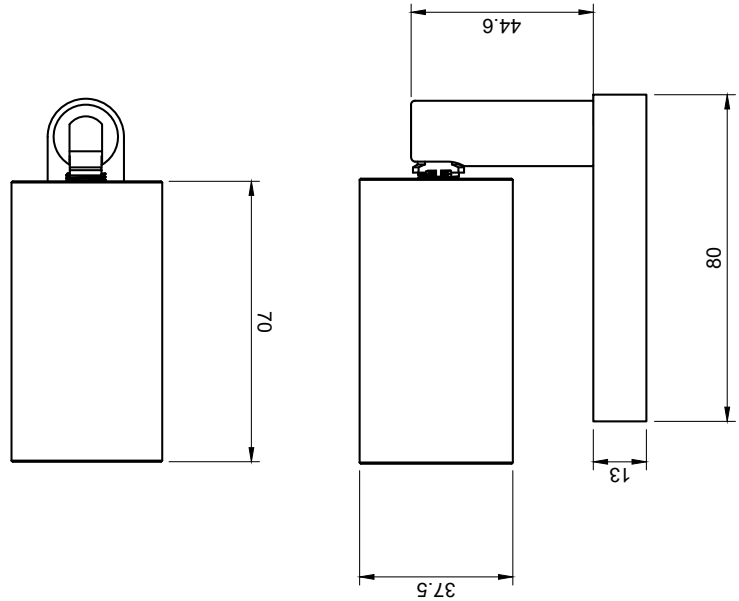

Description:

Belonging to the **Twiggy family**, the Twiggy Spot Double is a double directional spotlight with single wall bracket mounting supplied with a CREE XLamp XP-G3. Available in various colour temperatures, beam angles and finishes. IP65, Borosilicate Glass Lens, pre-fitted Honey Comb Ba ffile, pre-fitted 500mm lead.

Technical:

LED TYPE	CREE XLAMP XP-G3	CONTROL GEAR	REMOTE
RATED POWER	1W - 3W	DIMMING PROTOCOL	DALI - 0-10V - PHASE DIM - ON/OFF
CRI	80	CABLE LENGTH	500MM STANDARD LENGTH
BEAM ANGLES	NOMINATED IN TABLE BELOW	MOUNTING OPTIONS	SURFACE WALL / CEILING
INPUT POWER	NOMINATED IN TABLE BELOW / 3V	WEIGHT	ON REQUEST
NOMINAL LUMENS	190lm - 320lm	HARDWARE	GLASS LENS, CABLE
IP RATING	IP65	CONSTRUCTION	MACHINED METAL
COLOUR TEMPERATURE	2700K - 3000K - 4000K	WARRANTY	2 YEARS