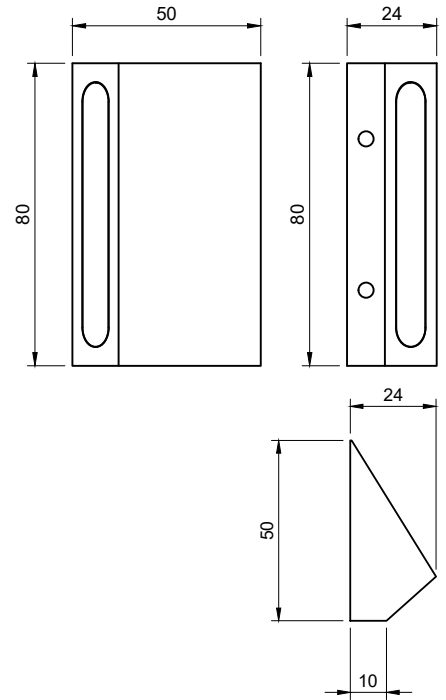

Description:

Wall mounted luminaire designed for lighting pathways and stairs fitted with COLORS D6240 LED, Various colour temperatures available, various finishes available, pre-fitted Borosilicate Glass Lens, 500mm lead, remote driver. IP65 rated.

Technical:

LED TYPE	COLORS D6240	CONTROL GEAR	REMOTE
RATED POWER	1W	DIMMING PROTOCOL	DALI - 0-10V - PHASE DIM - ON/OFF
CRI	80	CABLE LENGTH	500MM STANDARD LENGTH
BEAM ANGLES	NOMINATED IN TABLE BELOW	MOUNTING OPTIONS	WALL MOUNTED
INPUT POWER	24V DC	WEIGHT	XXKG
NOMINAL LUMENS	70lm	HARDWARE	GLASS LENS, GLAND, CABLE
IP RATING	IP65	CONSTRUCTION	MACHINED METAL & HEATSINK
COLOUR TEMPERATURE	2700K - 3000K - 4000K	WARRANTY	2 YEARS

Product Generator: example NL1515-AB-D-30-W-1W-DALI-N/A

Model	Finish	Beam Angle	CCT	Mounting	Wattage	Dimming	Accessory
NL1515	AB Aged Brass	D Diffused	27 2700K	W Wall	1W / 24V DC	DALI	N/A
	BR Brushed Brass		30 3000K			0-10V	
	PB Black		40 4000K			Phase	
	BW White					On/Off	
	CC Custom						