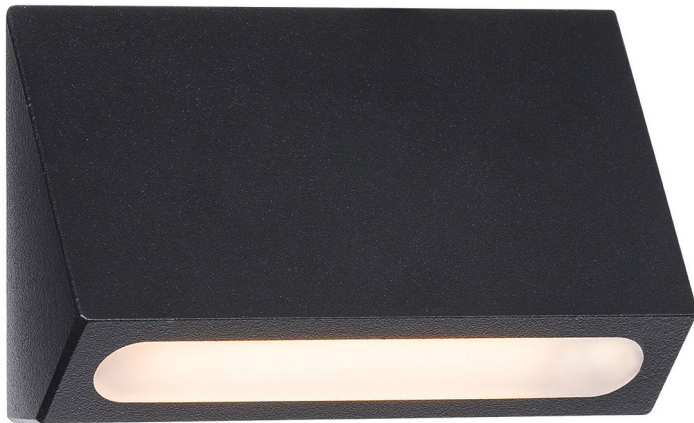

Description:

Wall mounted luminaire designed for lighting pathways and stairs fitted with COLORS D6240 LED, Various colour temperatures available, various finishes available, pre-fitted Borosilicate Glass Lens, 500mm lead, remote driver. IP65 rated.

Technical:

LED TYPE	COLORS D6240	CONTROL GEAR	REMOTE
RATED POWER	1W	DIMMING PROTOCOL	DALI - 0-10V - PHASE DIM - ON/OFF
CRI	80	CABLE LENGTH	500MM STANDARD LENGTH
BEAM ANGLES	NOMINATED IN TABLE BELOW	MOUNTING OPTIONS	WALL MOUNTED
INPUT POWER	24V DC	WEIGHT	XXKG
NOMINAL LUMENS	70lm	HARDWARE	GLASS LENS, GLAND, CABLE
IP RATING	IP65	CONSTRUCTION	MACHINED METAL & HEATSINK
COLOUR TEMPERATURE	2700K - 3000K - 4000K	WARRANTY	2 YEARS

Product Generator: example NL1515-AB-D-30-W-1W-DALI-N/A

Model	Finish	Beam Angle	CCT	Mounting	Wattage	Dimming	Accessory
NL1515	AB Aged Brass	D Diffused	27 2700K	W Wall	1W / 24V DC	DALI	N/A
	BR Brushed Brass		30 3000K			0-10V	
	PB Black		40 4000K			Phase	
	BW White					On/Off	
	CC Custom						