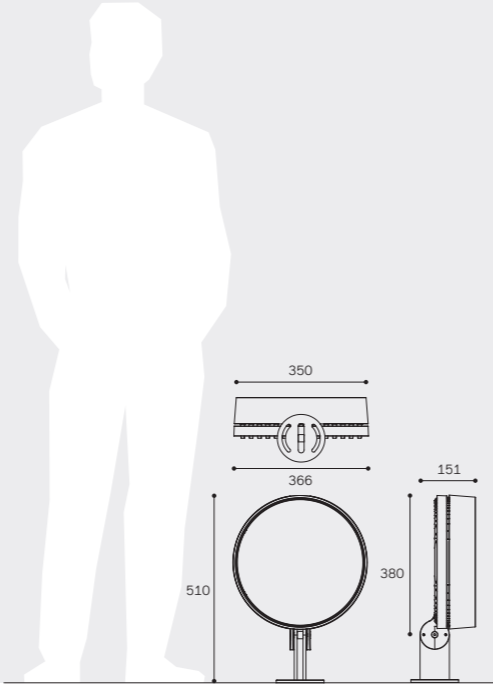

# Chameleon

C365 Slice

Projector  
Wall luminaire  
Pole mounted system

DB 703  
Anthracite

ewo  
colours

[Configurator](#)

CE RoHS IK08

Precision lens optics

AG03  
Symmetric Flood 48°

AP07  
Asymmetric Extra Forward

AS08  
Asymmetric Side and Forward Throw

Monochrome

2,200 K  
CRI ≥ 70\*

3,000 K  
CRI ≥ 70\*

4,000 K  
CRI ≥ 70\*

\* additional light colours on request

## Measurements

| Model | $\theta_{\text{p}}$ @         | $\theta_{\text{l}}$ @ | Weight [kg] |
|-------|-------------------------------|-----------------------|-------------|
| C365  | 0.045*                        | 0.055*                | 11.2*       |
|       | ① Projected windage area [m²] |                       |             |
|       | ② Lateral windage area [m²]   |                       |             |
|       | * without accessories         |                       |             |