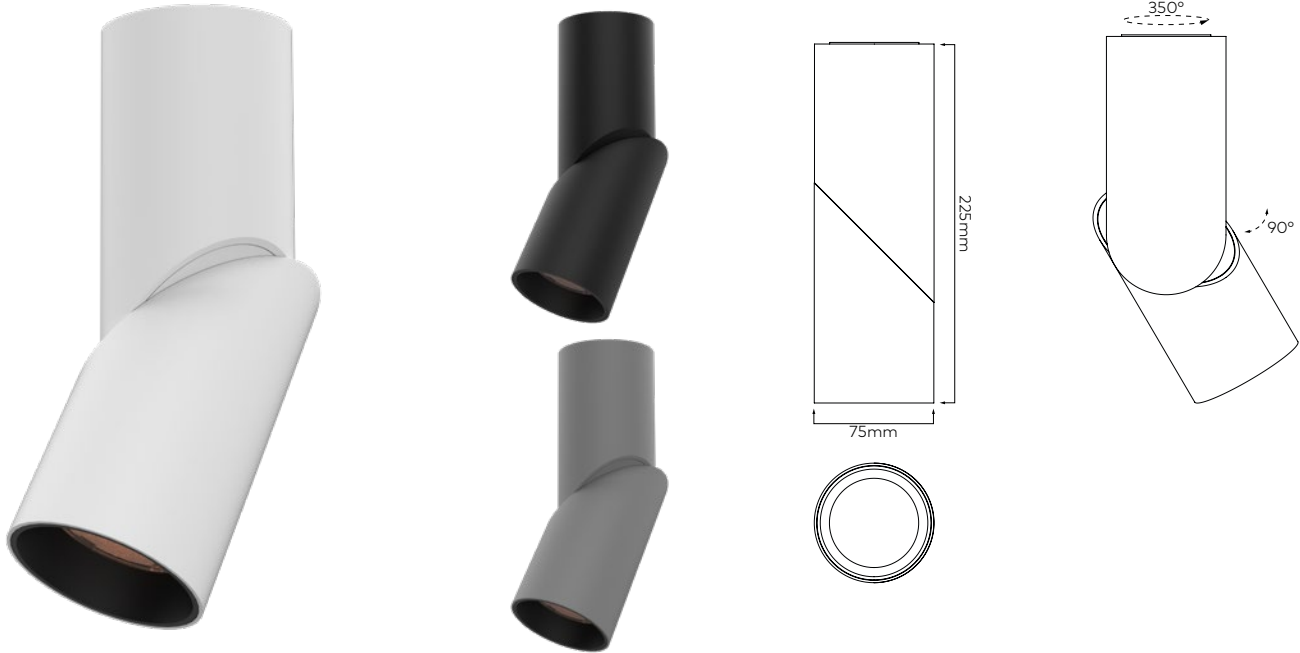

CAN SWIVEL 75

LUMINAIRE SPECIFICATION

Bezel	Ø75mm
Length	225mm
Adjustability	Rotate : 350° Tilt : 90°
Mounting	Surface
Luminaire material	Aluminium with textured powder coat finish.
Light source	LED with interchangeable optics
Driver	Integral
IP Rating	IP20
Accessories	Honeycomb louvre Solite lens Spread lens

LED SPECIFICATION

LED	CREE	
Typical lumen output⁽ⁱ⁾		
9W	CRI >80	CRI >90
12W	1064lm	905lm
16W	1431lm	1223lm
	1676lm	1431lm
CCT	2700K, 3000K, 4000K	
CRI	>80Ra and >90Ra Options	
Binning	2 Step	
Optics	15°, 25°, 25°, 50°	
Lifetime (L70)	50,000hrs based on LM-80 & TM-21 applicable test data	
Driver requirement	Constant current	
Drive current / voltage	9W	250mA / 36VDC
	12W	350mA / 36VDC
	16W	450mA / 36VDC

ORDERING INFORMATION

example 240175L25.12216C-H

BEAM ANGLE	FINISH	LED CCT	DRIVER	LED VERSION	ACCESSORIES
240175L15 15°	1 White	2 2700K	2 Phase dimming	9 9W CRI >80	-H Honeycomb louvre
240175L25 25°	2 Black	3 3000K	3 0-10V dimming	9C 9W CRI >90	-FR Frosted lens
240175L35 35°	7 Silver	4 4000K	4 DALI dimming	12 12W CRI >80	-SL Spread lens
240175L50 50°				12C 12W CRI >90	
				16 16W CRI >80	
				16C 16W CRI >90	